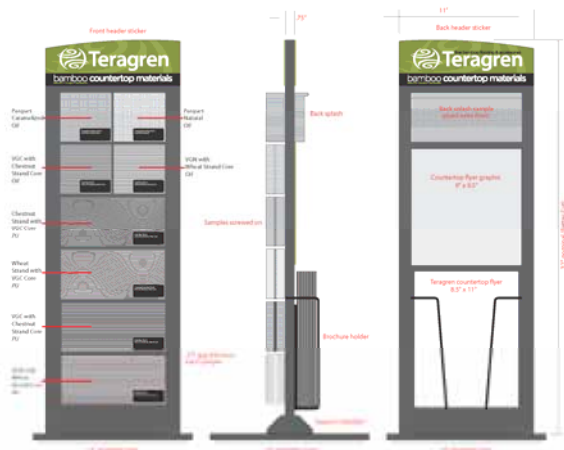

SCS IAG-certified panel products are currently available in stateside inventory for immediate shipment.

Teragren®
FINE BAMBOO FLOORING, PANELS & VENEER

McKILLICAN

Teragren Traditional Bamboo Veneer + Edge Banding

Teragren Traditional bamboo veneer offers the custom woodworker another fine material to be used in cabinetry, furniture, interior paneling, countertops and many more interior applications where hardwood would traditionally be used. High-quality paper fleece backed 1/42" and 2-ply wood-on-wood veneer, are oversized for ease of lay-up. Teragren bamboo edge banding for the finishing touch. 1/42" and 1/8" bamboo veneer are also ideal for use in radius applications.

- Parquet butcher block (Natural + Caramelized)
- Strand (Chestnut and Wheat)
- Traditional (Vertical Grain Natural + Caramelized)

Display Only \$99! Customer receives a free parquet butcher block cutting board with their order through Nov. 30th, 2009.*
Display available to ship Dec 15, 2009