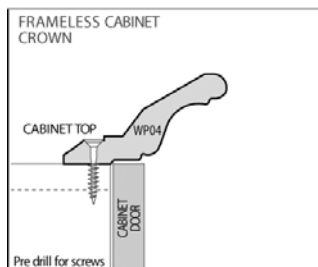

Oak Finger Pull Moldings

Woodfold Marco Mfg., Inc.

- Hallmarking the original Euro style cabinet, these solid hard-wood finger pull moldings are all clear stock (no waste, 100% usable)
- The C-profile is offered in nominal 3/4" and 5/8" sizes to accommodate the euro style door fronts.
- J-profile (illustrated) available on special order.

Mfg Part#	Size	Case Qty	Item #
CP"C" 3/4	3/4" x 96"	40	8943500
CP"C" 5/8	5/8" x 96"	40	8947250

Cabinet Crown Molding

WP04 Wrapped MDF

- Traditional Crown mid-sized wrapped MDF cabinet molding
- Available in White Paintable, Red Oak Veneer, Maple Veneer
- White 80 gram paper available on special order
- 109" length

Mfg Part#	Size	Case Qty	Item #
WP04 Maple	109"	6	6536401
WP04 Paintable	109"	6	6536451
WP04 Red Oak	109"	6	6536501

Cabinet Crown/Light Shield Molding

WP05 Wrapped MDF

- European Lightshield or Crown wrapped MDF cabinet molding
- Available in White Paintable, Red Oak Veneer and Maple Veneer,
- 109" length

Mfg Part#	Size	Case Qty	Item #
WP05 Maple	109"	6	6536510
WP05 Paintable	109"	6	6536515
WP05 Red Oak	109"	6	6536520

Cabinet Colonial/Light Shield Molding

WP10 Wrapped MDF

- Colonial or Lightshield wrapped MDF cabinet molding
- Available in White Paintable, Red Oak Veneer and Maple Veneer,
- 109" length

Mfg Part#	Size	Case Qty	Item #
WP10 Paintable	109"	6	6536751
WP10 Red Oak	109"	6	6536801
WP10 Maple	109"	6	6536741

MOLDINGS, DOWELS & PLUGS

M