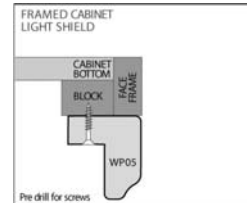

Cabinet Crown/Light Shield Molding

WP05 Wrapped MDF

- European Lightshield or Crown wrapped MDF cabinet molding
- Available in White Paintable, Red Oak Veneer and Maple Veneer,
- 109" length

| Mfg Part# | Size | Case Qty | Item # |
|----------------|------|----------|---------|
| WP05 Maple | 109" | 6 | 6536510 |
| WP05 Paintable | 109" | 6 | 6536515 |
| WP05 Red Oak | 109" | 6 | 6536520 |