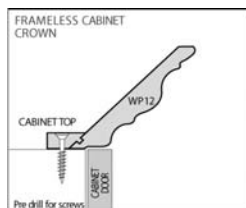

Mfg Part#	Size	Case Qty	Item #
WP12 Maple	109"	6	6536845
WP12 Paintable	109"	6	6536851
WP12-M Red Oak	109"	6	6536901