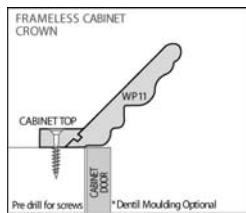

*The WP17 Dentil molding & WP20 Rope molding can be added to this profile.

| Mfg Part# | Size | Case Qty | Item # |
|----------------|------|----------|---------|
| WP11 Maple | 109" | 6 | 6536810 |
| WP11 Paintable | 109" | 6 | 6536812 |
| WP11 Red Oak | 109" | 6 | 6536814 |