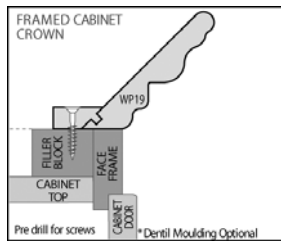

Cabinet Crown Molding

WP19 Wrapped MDF

- European Large Crown - Dentil insert wrapped MDF cabinet molding
- Available in White Paintable, Red Oak Veneer and Maple Veneer,
- 109" length

*The WP17 Dentil molding & WP20 Rope molding can be added to this profile.

Mfg Part#	Size	Case Qty	Item #
WP19 Red Oak	109"	6	6536971
WP19 Maple	109"	6	6536972
WP19 Paintable	109"	6	6536970

Cabinet Rope Molding

WP20 Wrapped MDF

- Rope insert for the WP11 and WP19 wrapped MDF cabinet molding
- Available in Red Oak Veneer and Maple Veneer
- 109" length

Mfg Part#	Size	Case Qty	Item #
WP20 Maple	109"	6	6536975
WP20 Red Oak	109"	6	6536977

Cabinet Dentil Insert Molding

WP17 Wrapped MDF

- Dentil insert for WP11 and WP19 wrapped MDF cabinet molding
- Available in Red Oak Veneer and Maple Veneer,
- 109" length

Mfg Part#	Size	Case Qty	Item #
WP17 Maple	109"	6	6536950
WP17 Red Oak	109"	6	6536954

Notes

MOLDINGS, DOWELS & PLUGS

M