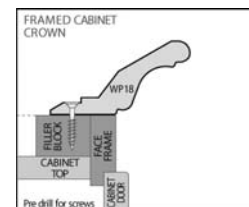

Cabinet Crown Molding

WP11 Wrapped MDF

- Traditional Crown mid-sized wrapped MDF cabinet molding
- Available in White Paintable, Red Oak Veneer, Maple Veneer, White 80gram
- 109" length

*The WP17 Dentil molding & WP20 Rope molding can be added to this profile.

Mfg Part#	Size	Case Qty	Item #
WP11 Maple	109"	6	6536810
WP11 Paintable	109"	6	6536812
WP11 Red Oak	109"	6	6536814

Cabinet Crown Molding

WP12 Wrapped MDF

- Traditional Crown full-sized, wrapped MDF cabinet molding
- Available in White Paintable, Red Oak Veneer and Maple Veneer,
- 109" length

Mfg Part#	Size	Case Qty	Item #
WP12 Maple	109"	6	6536845
WP12 Paintable	109"	6	6536851
WP12-M Red Oak	109"	6	6536901

Cabinet Cornice Molding

WP14 Wrapped Molding

- Roman mid-sized Cornice wrapped MDF cabinet molding
- Available in White Paintable, Red Oak Veneer and Maple Veneer
- 109" length

Mfg Part#	Size	Case Qty	Item #
WP14 Oak	109"	6	6536914

Cabinet Crown Molding

WP18 Wrapped MDF

- Traditional mid-sized Crown wrapped MDF cabinet molding
- Available in White Paintable, Red Oak Veneer and Maple Veneer
- 109" length

Mfg Part#	Size	Case Qty	Item #
WP18 Maple	109"	6	6536960
WP18 Red Oak	109"	6	6536964