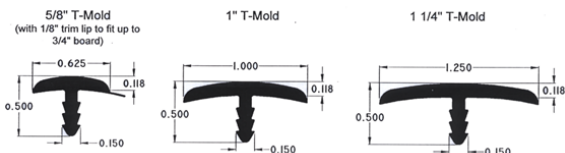

REHAU®

Formica Edging Solutions by REHAU

Designer Textured 3mm T-Mold Profiles matches to Formica

- Formica Edging Solutions by REHAU is designed to provide you with a single source for your laminate and edging needs. Although many edging vendors claim to have matches to Formica brand laminates, the results can vary.
- By partnering, Formica and REHAU now offer a complete range of edgeband and accessory products to match or compliment individual Formica brand laminates.

Designer textured T-mold profiles available in:

- 5/8" x 3mm (3/4" with trim lip)
- 1" x 3mm
- 1-1/4" x 3mm
- Available in 5 stock colors:

920 Almond
961 Fog
909 Black
927 Folkstone
837 Graphite

*Custom matches are available. Call McKillican for a quote.

NOTE: Available only in UT,NV,CA,TX and Southern ID.

Mfg Part#	Size	Roll Size	Case Qty
Flat T-Mold	5/8" x 3mm	250	1
Flat T-Mold	1" x 3mm	250	1
Flat T-Mold	1-1/4" x 3mm	150	1