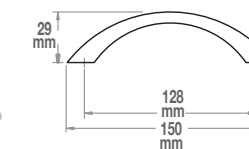

P84612 128mm Pull

Item#	Finish	Box
5432069	PB-Polished Brass	100
5438566	OB3-Oil Rubbed Bronze	100
5432060	FB-Flat Black	100**
5432075	SN-Satin Nickel	100
5432062	PC-Polished Chrome*	100**
5438574	BLC-Black Chrome	100
5438572	SR-Satin Red Antique	100