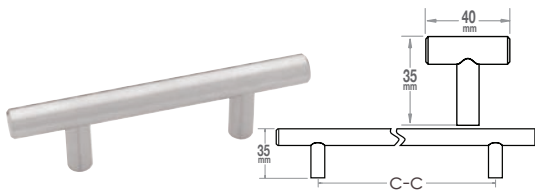

## Bar Pulls and Bar Knob

Base Material	Finish		
Steel	SS-Stainless Steel		
Item#	Finish		Box
5431354	P01011	64/115mm Bar Pull*	100
5431321	P01012	96/135mm Bar Pull	100
5431322	P01026	128/188mm Bar Pull	50
5431324	P01013	160/220mm Bar Pull	50
5431325	P01014	192/272mm Bar Pull	50
5431327	P01015	224/304mm Bar Pull	50
5431328	P01016	256/336mm Bar Pull	50
5431330	P01017	228/368mm Bar Pull	50
5431331	P01018	320/400mm Bar Pull	50
5431333	P01019	384/464mm Bar Pull	50
5431336	P01020	448/560mm Bar Pull	50
5431339	P01021	480/560mm Bar Pull	25
5431342	P01022	544/624mm Bar Pull	25
5431345	P01023	640/720mm Bar Pull	25
5431348	P01024	768/848mm Bar Pull	25
5431351	P01025	40mm Bar Knob	100