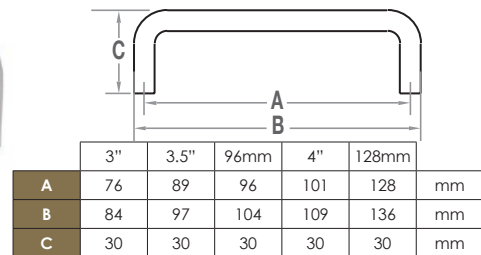

Builder's Collection