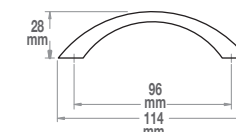

P0270A 96mm Pull

Item#	Finish	Box
5432039	PB-Polished Brass*	100
5438552	OB3-Oil Rubbed Bronze	100
5432033	FB-Flat Black	100**
5432045	SN-Satin Nickel	100
5438554	PC-Polished Chrome	100
5438558	BLC-Black Chrome	100
5438562	SR-Satin Red Antique	100