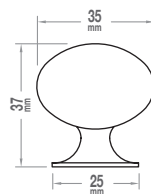

PN0393 35mm Knob

Item#	Finish	Box
5432400	BST-Brushed Sterling	100
5432403	OB-Distressed Oil Rubbed Bronze	100
5432406	PB-Polished Brass	100
5432412	SN-Satin Nickel*	100