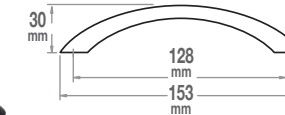

P0256A 128mm Pull

Item#	Finish	Box
5438536	SN-Satin Nickel	100
5438538	PB-Polished Brass	100
5438540	PC-Polished Chrome	100
5438544	OB3-Oil Rubbed Bronze	100
5431583	FB-Flat Black*	100**
5438548	SR-Satin Red Antique	100
5438550	BLC-Black Chrome	100