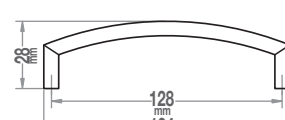

PN0491 128mm Pull

Item#	Finish	Box
5432836	OB-Distressed Oil Rubbed Bronze	100
5432845	SN-Satin Nickel*	100