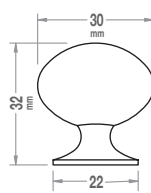

PN0395 30mm Knob

Item#	Finish	Box
5432433	OB-Distressed Oil Rubbed Bronze	100
5432436	PB-Polished Brass*	100
5432442	SN-Satin Nickel	100