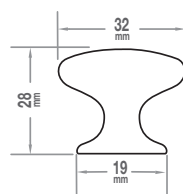

PN2001 1-1/4" Knob

Item#	Finish	Box
5438500	SN-Satin Nickel	100
5438502	SC-Satin Chrome	100
5438504	OB3-Oil Rubbed Bronze*	100
5438508	PC-Polished Chrome	100
5438510	PB-Polished Brass	100
5438512	SR-Satin Red Antique	100
5438514	BLC-Black Chrome	100
5438516	FB-Flat Black	100