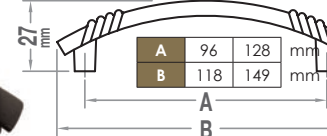

### P83506 96mm Pull / P83508 128mm Pull\*

Item#	Finish	Box
<b>96mm / 128mm</b>		
5432370/5432385	BST-Brushed Sterling	100
5432373/5432388	OB-Oil Rubbed Bronze	100
5432376	PB-Polished Brass	100
5432382/5432397	SN-Satin Nickel*	100