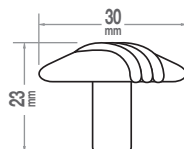

P84302 30mm Knob

Item#	Finish	Box
5432255	OB-Distressed Oil Rubbed Bronze	100
5432261	RAL-Red Antique*	100
5432264	SN-Satin Nickel	100