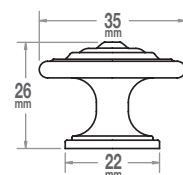

PN0407 35mm Knob

Item#	Finish	Box
5432216	RAL-Red Antique	100
5432219	SN-Satin Nickel	100
5433754	OB-Distressed Oil Rubbed Bronze*	100