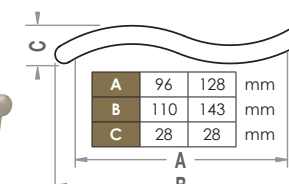

P83506 96mm Pull / P83508 128mm Pull*

Item#	Finish	Box
96mm / 128mm		
5432370/5432385	BST-Brushed Sterling	100
5432373/5432388	OB-Oil Rubbed Bronze	100
5432376	PB-Polished Brass	100
5432382/5432397	SN-Satin Nickel*	100